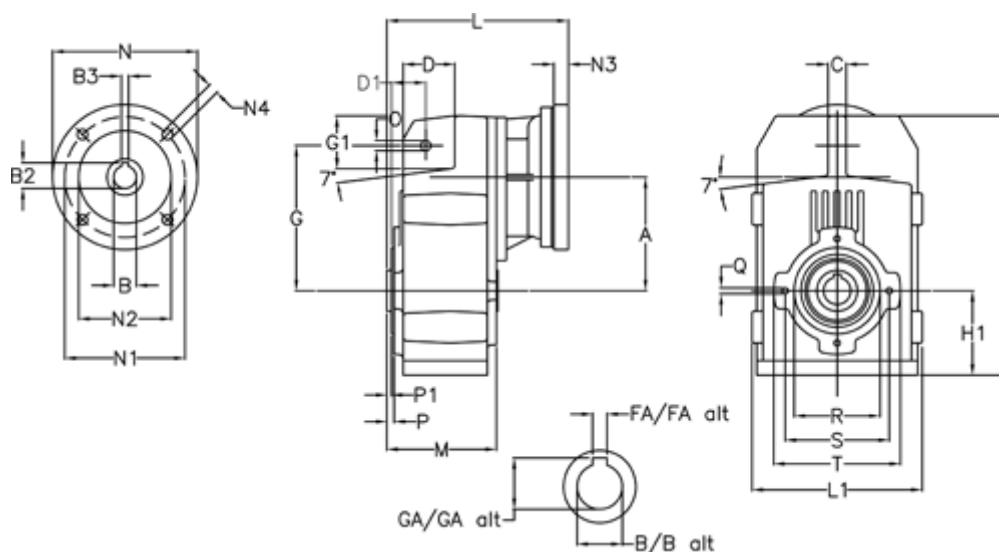

Article number: 29560258973220

Description: Shaft mounted gear
A254H35-589,7-P63B5

Measures

A = 128.75	FA = 10	M = 135.5	Q = M10x14
B = 35	G = 162	N = 140	R = 110
B1 = 11	G1 = 58.0	N1 = 115	S = 130
B2 = 12.8	GA = 38.3	N2 = 95	T = 150
B3 = 4	H = 290.5	N4 = M8x19	
C = 20	H1 = 93.5	O = 13	
D = 57.0	L = 268.5	P = 6.0	
D1 = 43.5	L1 = 188	P1 = 3.5	